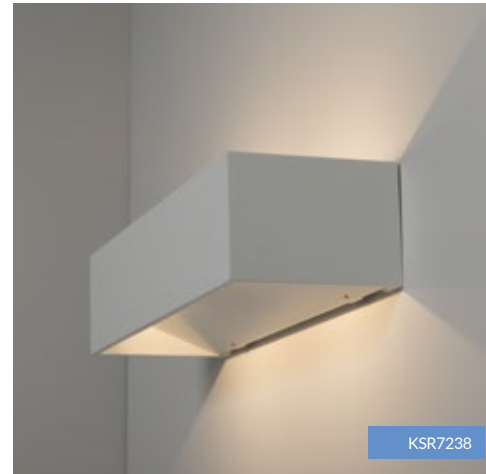

KUBE LED WALL LIGHT RANGE

RESIDENTIAL

FEATURES & BENEFITS

- 3 year Warranty
- KSR7256 - 5W 3000K LED
KSR7237 - 3.5W 3000K LED
KSR7238 - 2x5W 3000K LED
- KSR7256 - 320 Lumens
KSR7237 - 270 Lumens
KSR7238 - 800 Lumens
- CRI:Ra>92
- L70 - 30,000 hours

COLOUR OPTIONS

White

CONSTRUCTION

Body - Aluminium

CLASSIFICATIONS

IP20

DIMENSIONS

KSR7256
Height: 60mm
Width: 100mm
Depth: 100mm

KSR7237
Height: 60mm
Width: 70mm
Depth: 75mm

KSR7238
Height: 70mm
Width: 300mm
Depth: 100mm

CODE

DESCRIPTION

KSR7256	Kube 5W 3000K LED Wall Light
KSR7237	Mini Kube 3.5W 3000K LED Wall Light
KSR7238	Long Kube 2x5W 3000K LED Wall Light