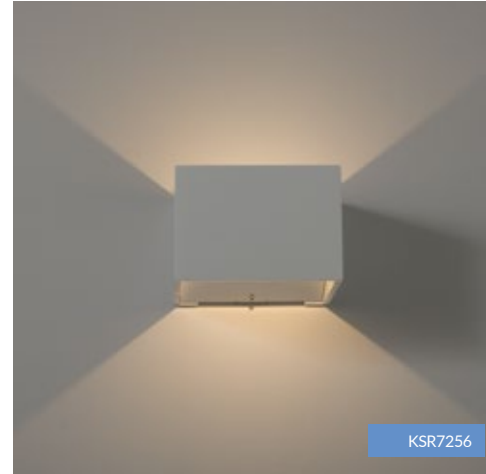

KUBE LED WALL LIGHT RANGE

RESIDENTIAL

FEATURES & BENEFITS

- 3 year Warranty
- KSR7256 - 5W 3000K LED
KSR7237 - 3.5W 3000K LED
KSR7238 - 2x5W 3000K LED
- KSR7256 - 320 Lumens
KSR7237 - 270 Lumens
KSR7238 - 800 Lumens
- CRI:Ra>92
- L70 - 30,000 hours

COLOUR OPTIONS

White

CONSTRUCTION

Body - Aluminium

CLASSIFICATIONS

IP20

DIMENSIONS

KSR7256
Height: 60mm
Width: 100mm
Depth: 100mm

KSR7237
Height: 60mm
Width: 70mm
Depth: 75mm

KSR7238
Height: 70mm
Width: 300mm
Depth: 100mm

CODE

DESCRIPTION

KSR7256	Kube 5W 3000K LED Wall Light
KSR7237	Mini Kube 3.5W 3000K LED Wall Light
KSR7238	Long Kube 2x5W 3000K LED Wall Light