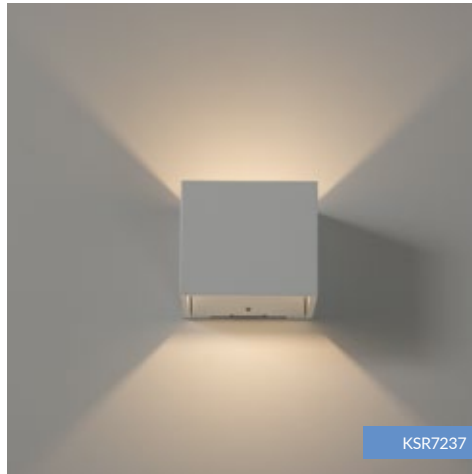

KUBE LED WALL LIGHT RANGE

RESIDENTIAL

FEATURES & BENEFITS

- 3 year Warranty
- KSR7256 - 5W 3000K LED
KSR7237 - 3.5W 3000K LED
KSR7238 - 2x5W 3000K LED
- KSR7256 - 320 Lumens
KSR7237 - 270 Lumens
KSR7238 - 800 Lumens
- CRI:Ra>92
- L70 - 30,000 hours

COLOUR OPTIONS

White

CONSTRUCTION

Body - Aluminium

CLASSIFICATIONS

IP20

DIMENSIONS

KSR7256
Height: 60mm
Width: 100mm
Depth: 100mm

KSR7237
Height: 60mm
Width: 70mm
Depth: 75mm

KSR7238
Height: 70mm
Width: 300mm
Depth: 100mm

CODE

DESCRIPTION

KSR7256	Kube 5W 3000K LED Wall Light
KSR7237	Mini Kube 3.5W 3000K LED Wall Light
KSR7238	Long Kube 2x5W 3000K LED Wall Light